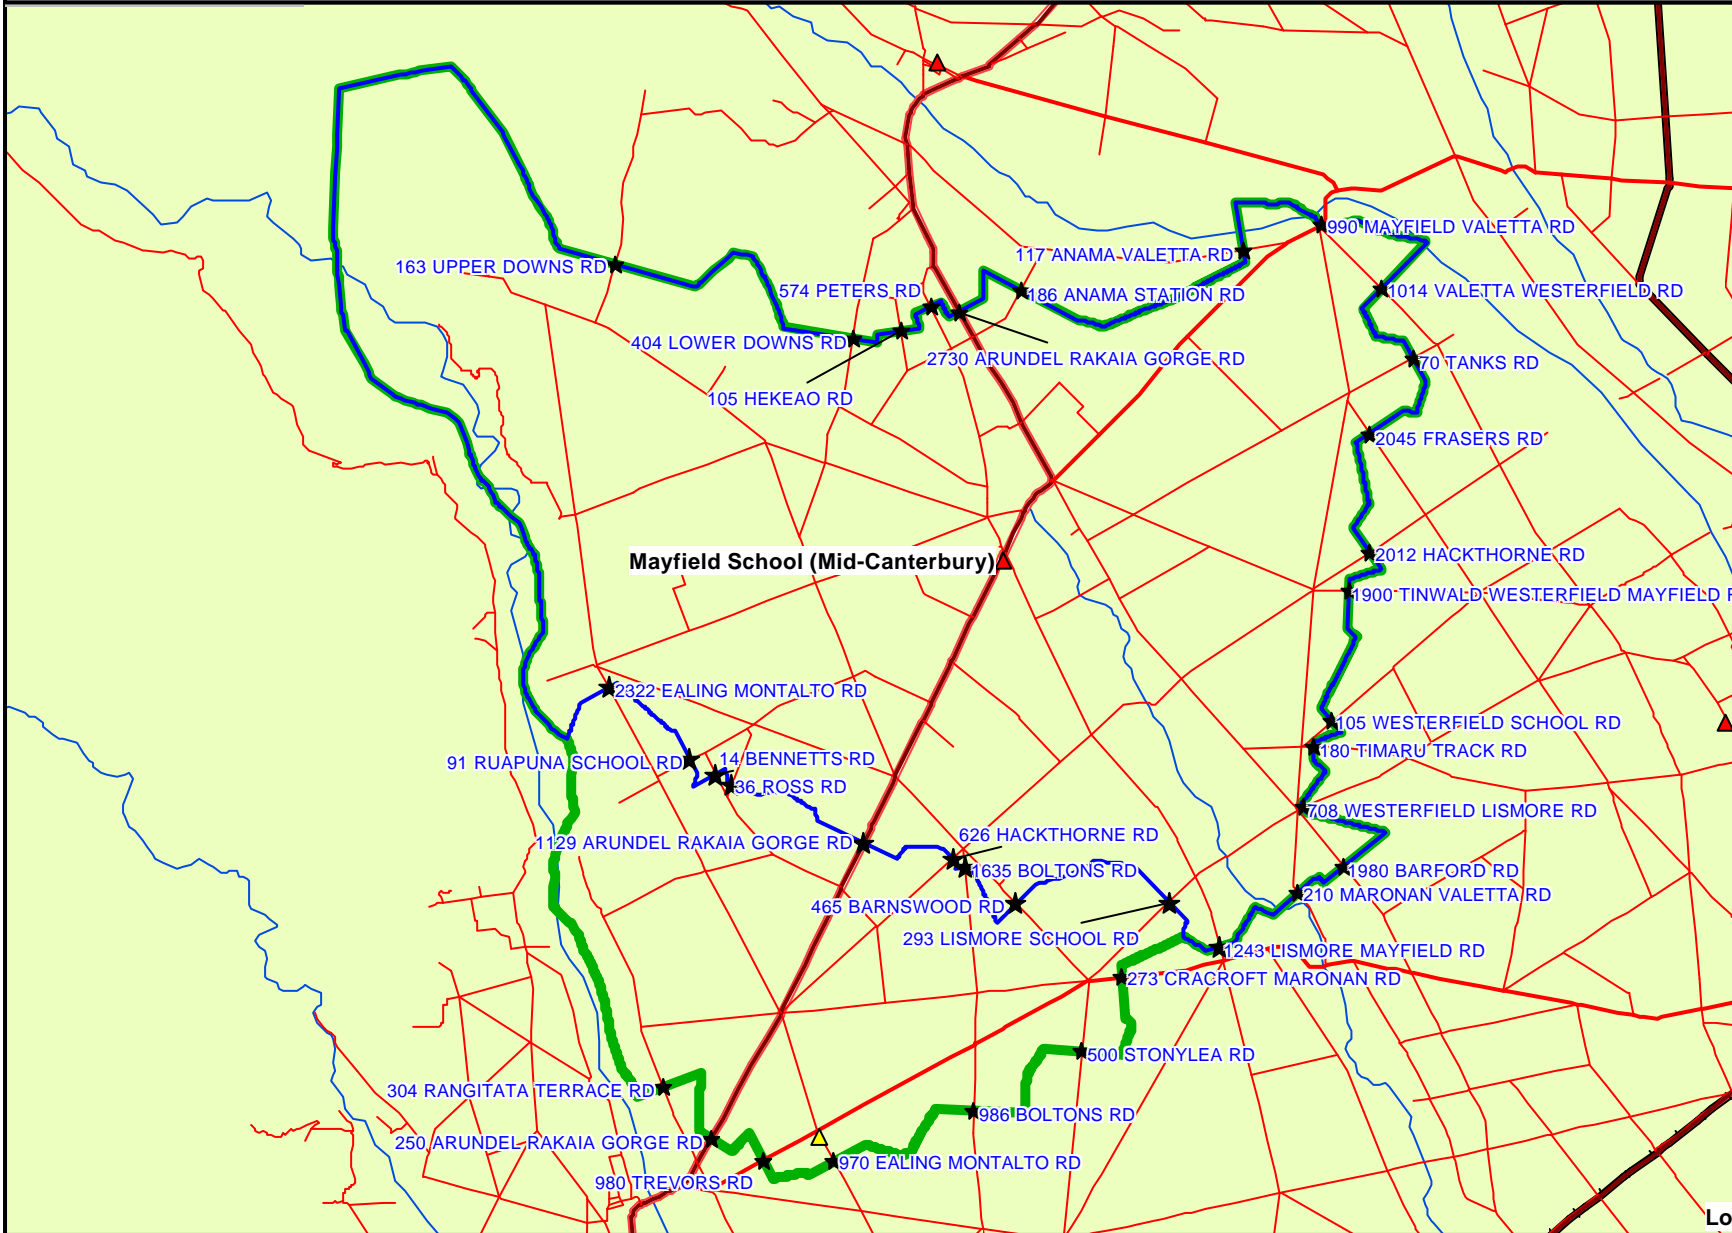

# MAYFIELD SCHOOL, MID-CANTERBURY (years 1-8)

# 3432

- TEZ - Years 1-6
- TEZ - Years 7-8
- Roads
- + + + + + Railway
- River
- Lake
- ▲ School

Date Printed: 23 January 2009

Lot